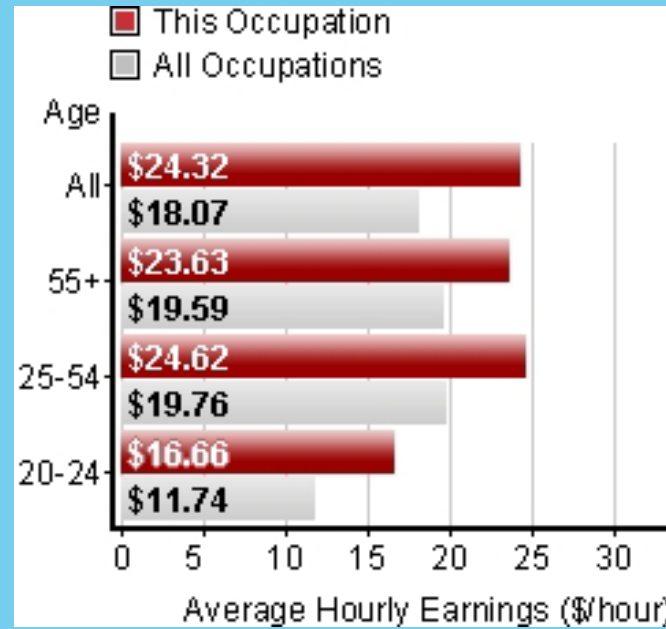

JOB TITLE	2012 SALARY	2011 SALARY	% CHANGE
Event Administrator	$39,000	$37,000	5.4%
Event Coordinator	$55,000	$54,000	1.9%
Conference Coordinator	$54,000	$53,000	1.9%
Exhibition Coordinator	$52,000	$51,000	2.0%
Marketing Coordinator	$60,000	$57,000	5.3%
Event Manager	$75,000	$75,000	-
Conference Manager	$74,000	$74,000	-
Exhibition Manager	$74,000	$74,000	-
Marketing Manager	$88,000	$85,000	3.5%
Venue Manager	$65,000	$65,000	-
Business Development Mgr*	$70,000	$68,000	2.9%
Event Producer	$88,000	$85,000	3.5%

*base salary

INDUSTRIAL ELECTRICIAN

Welding Wages

JOB	MEDIAN* SALARY IN U.S.
Commercial diver	$47,000
Welding inspector	$50,000
Welding sales representative	$50,000
Welding technicians	$55,000
CONSTRUCTION INDUSTRY	
Plumber, pipefitter or steamfitter	$48,000
Structural metal worker	$40,000
Welder, cutter, solderer and brazer	$47,000
Welder, cutter, solderer and brazer aide	$29,000
MANUFACTURING INDUSTRY	
Sheet-metal workers	$67,500
Structural metal fabricator and fitter	$43,500
Welder, cutter, solderer and brazer	$44,000
SHIPBUILDING INDUSTRY	
Boilermaker	$47,000
Materials engineer (including welding engineer)	$84,000
Welder, cutter, solderer and brazer	$37,500

SOURCE: U.S. BUREAU OF LABOR STATISTICS, WELD-ED (THE NATIONAL CENTER FOR WELDING EDUCATION AND TRAINING)

POTENTIAL EARNINGS FOR DE CERTIFICATES